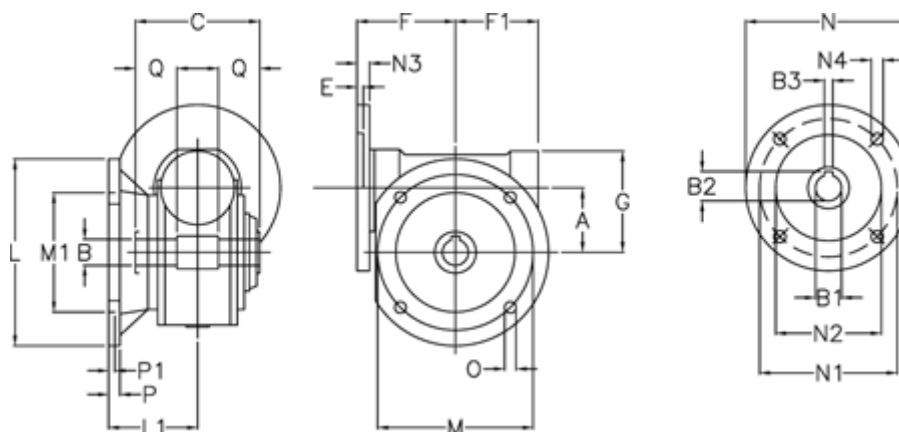

Data Sheet

Article number: 3902185015545

Description: Worm gear
VF 185-FC1-15-112B5, without lubrication

Measures

A	= 185.4	F1	= 205	N2	= 180
B	= 60 H7	G	= 267	N3	= 16
B1 E7	= 28	L	= 400	N4	= 13
B2	= 31.3	L1	= 155.5	O	= 22
B3 H9	= 8	M	= 350	P	= 22
C	= 190	M1	= 280	P1	= 13
E	= 4	N	= 250	Q	= 65
F	= 217	N1	= 215		